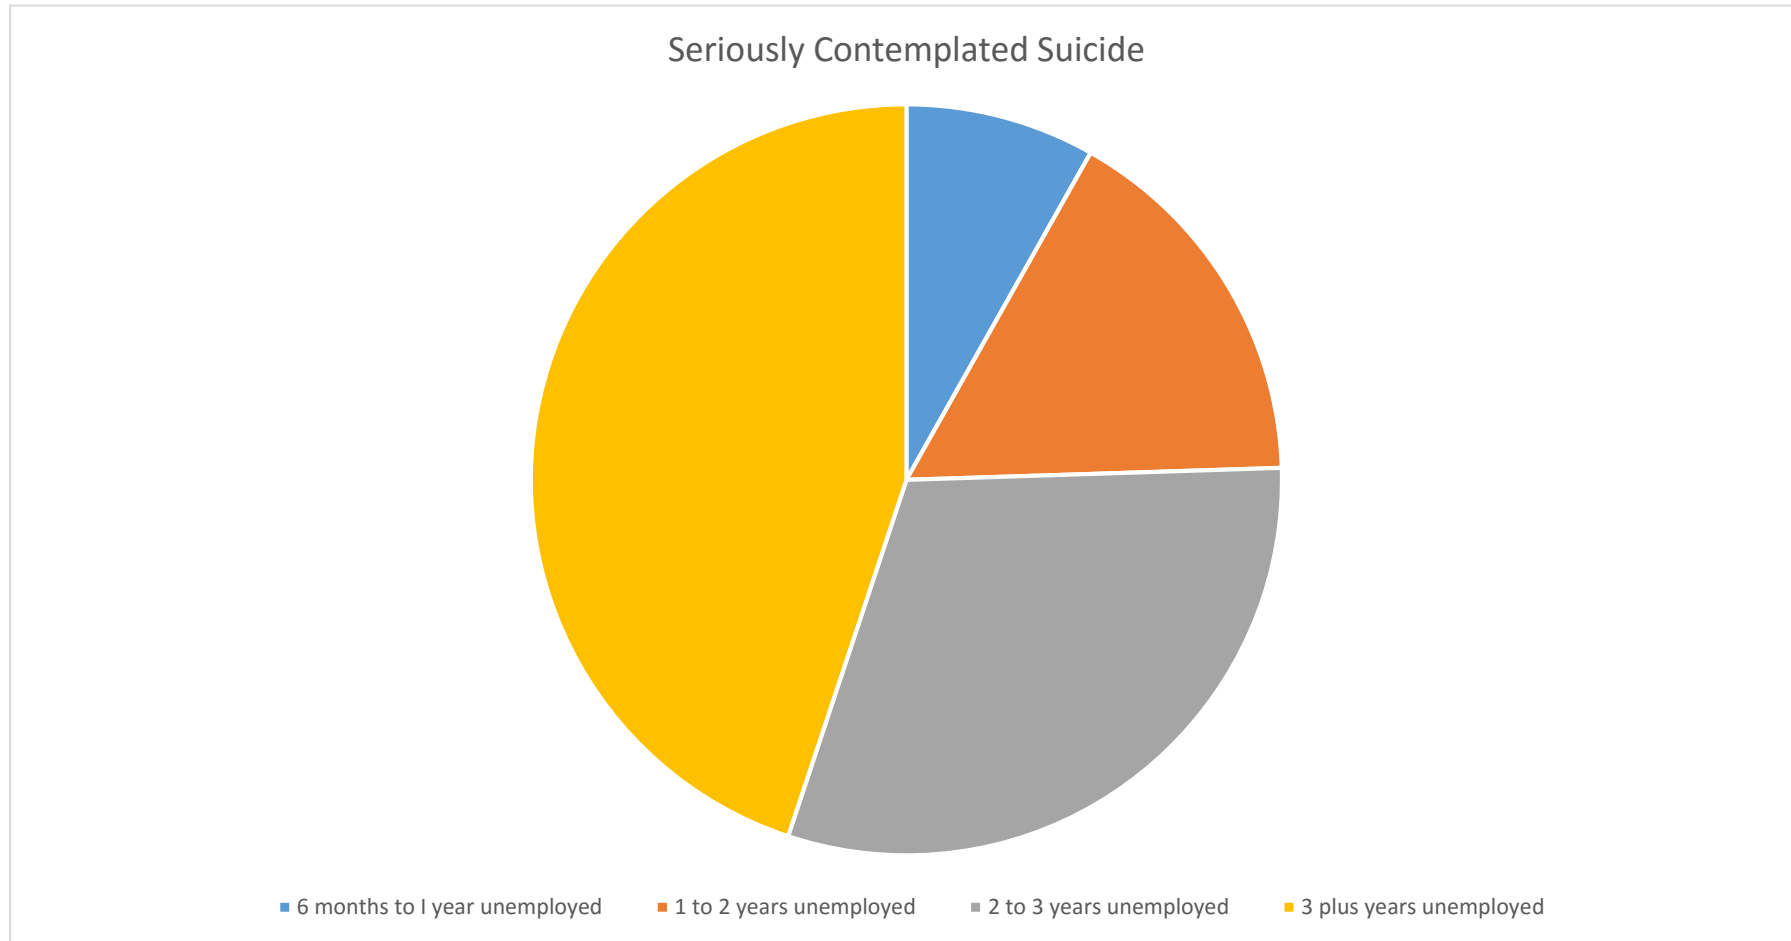

WILLING OLDER WORKERS W.O.W!

RESULTS OF CONFIDENTIAL MEMBER SURVEY– DECEMBER 2014

NOTE: We have 5 members whose partner suicided and 25 of our members know someone who suicided after being unemployed for over 2 years.